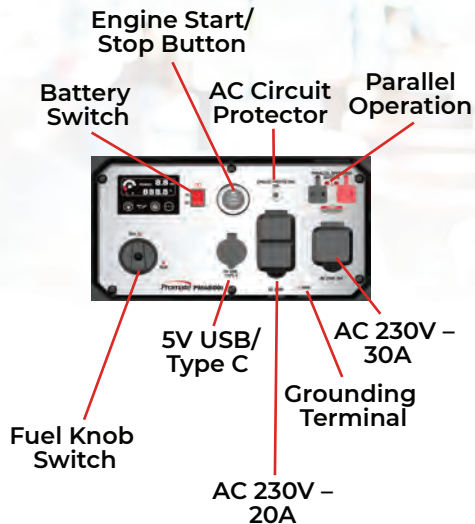

Promate®

PM6800i

Gasoline Inverter Generator

1 Year Limited Warranty

Wattmeter
Fuel Gauge
Low Idle / Eco Mode Function
Oil Warning Indicator

Electrical Aspects

Rated Output:	5500 Watts
Surge Output:	6800 Watts
Phase:	Single Phase
Rated Voltage:	230V
Frequency:	60Hz
Rated Current:	23.9A
Voltage Regulation:	Pure Sinewave Inverter

Engine:

322cc

Cooling Mode:	Air-cooled
Cylinder:	4-Stroke, Single Cylinder
Starter:	Electric and Recoil Starter
Noise Level @ 7m and 25% Load:	68 dB(A)
Fuel Used:	Unleaded Gasoline
Fuel Capacity:	13.5L
Low Oil Alert:	Yes
Run Time @ 50% - 100% Load:	11 - 5 hrs

General Specifications

Dimensions (LxWxH):	Unit: 695 x 545 x 585 mm Packaging: 710 x 560 x 605 mm
Net Weight:	57.5 kg
Gross Weight:	59 kg
Receptacle:	1 x 5V USB, 1 x Type-C, 2 x AC 230V 20A, 1 x AC 230V 30A Twistlock
Parallel Connection Cable:	Not included