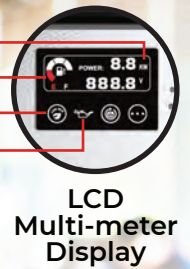

Promate®

PM6800i

Gasoline Inverter Generator

1 Year Limited Warranty

Wattmeter
Fuel Gauge
Low Idle / Eco Mode Function
Oil Warning Indicator

Electrical Aspects

Rated Output:	5500 Watts
Surge Output:	6800 Watts
Phase:	Single Phase
Rated Voltage:	230V
Frequency:	60Hz
Rated Current:	23.9A
Voltage Regulation:	Pure Sinewave Inverter

Engine:

322cc

Cooling Mode:	Air-cooled
Cylinder:	4-Stroke, Single Cylinder
Starter:	Electric and Recoil Starter
Noise Level @ 7m and 25% Load:	68 dB(A)
Fuel Used:	Unleaded Gasoline
Fuel Capacity:	13.5L
Low Oil Alert:	Yes
Run Time @ 50% - 100% Load:	11 - 5 hrs

General Specifications

Dimensions (LxWxH):	Unit: 695 x 545 x 585 mm Packaging: 710 x 560 x 605 mm
Net Weight:	57.5 kg
Gross Weight:	59 kg
Receptacle:	1 x 5V USB, 1 x Type-C, 2 x AC 230V 20A, 1 x AC 230V 30A Twistlock
Parallel Connection Cable:	Not included